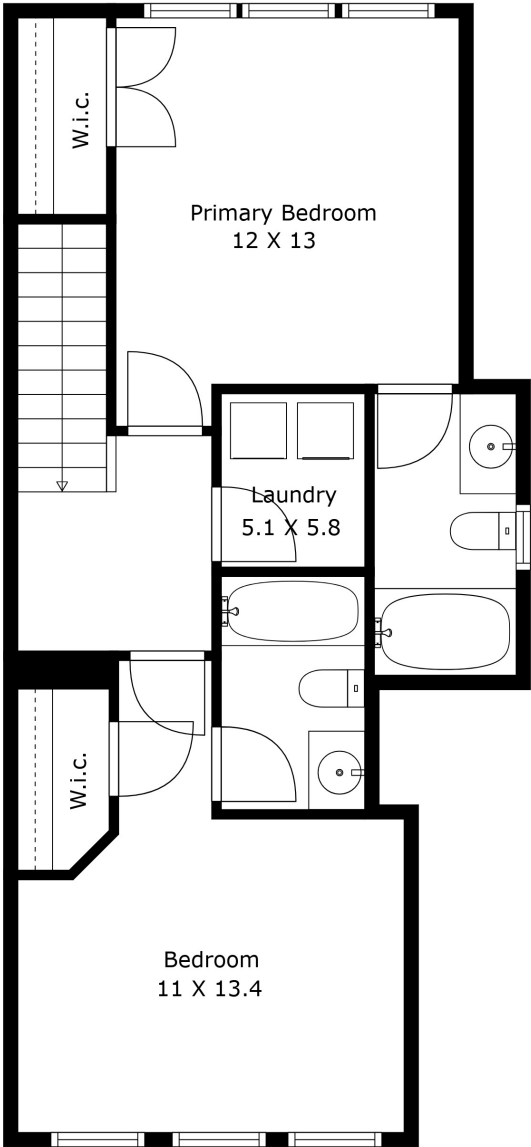

4700 Black Mountain Path, Raleigh
File Number 241402

Floor 1

4700 Black Mountain Path, Raleigh
File Number 241402

Floor 2

Not To Exact Scale, Dimensions Are Approximate. For Illustration Purposes Only.

4700 Black Mountain Path, Raleigh
File Number 241402

Not To Exact Scale, Dimensions Are Approximate. For Illustration Purposes Only.

4700 Black Mountain Path, Raleigh
File Number 241402

Not To Exact Scale, Dimensions Are Approximate. For Illustration Purposes Only.