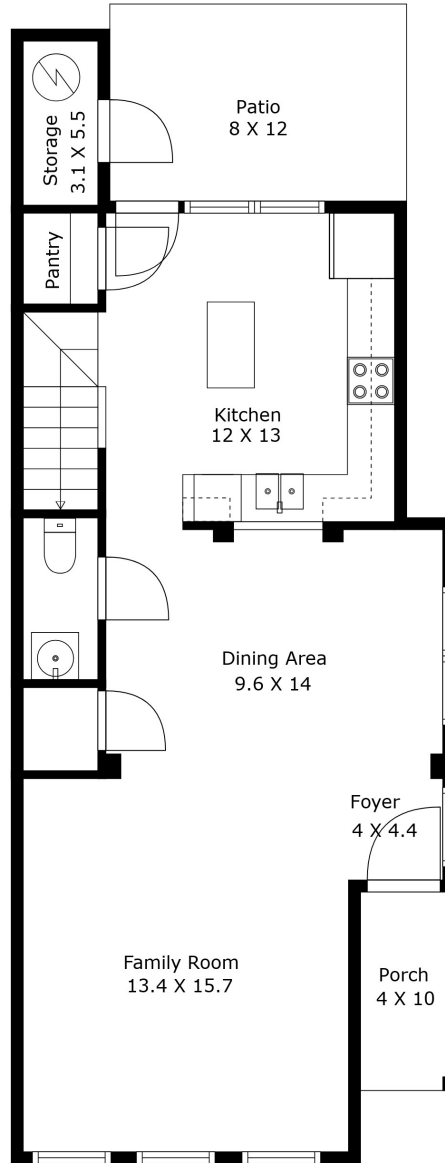

4700 Black Mountain Path, Raleigh
File Number 241402

Floor 1

4700 Black Mountain Path, Raleigh
File Number 241402

Floor 2

Not To Exact Scale, Dimensions Are Approximate. For Illustration Purposes Only.

4700 Black Mountain Path, Raleigh
File Number 241402

Not To Exact Scale, Dimensions Are Approximate. For Illustration Purposes Only.

4700 Black Mountain Path, Raleigh
File Number 241402

Not To Exact Scale, Dimensions Are Approximate. For Illustration Purposes Only.