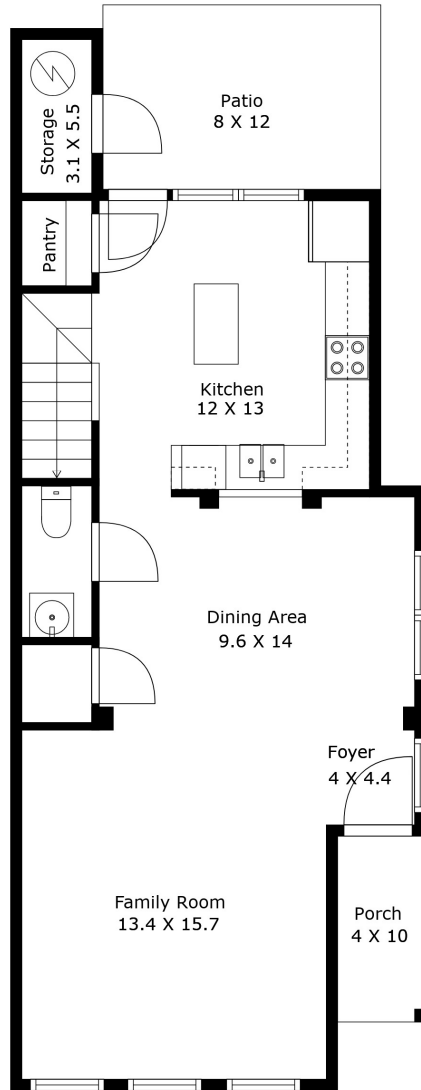

4700 Black Mountain Path, Raleigh
File Number 241402

Floor 1

4700 Black Mountain Path, Raleigh
File Number 241402

Floor 2

Not To Exact Scale, Dimensions Are Approximate. For Illustration Purposes Only.

4700 Black Mountain Path, Raleigh
File Number 241402

Not To Exact Scale, Dimensions Are Approximate. For Illustration Purposes Only.

4700 Black Mountain Path, Raleigh
File Number 241402

Not To Exact Scale, Dimensions Are Approximate. For Illustration Purposes Only.