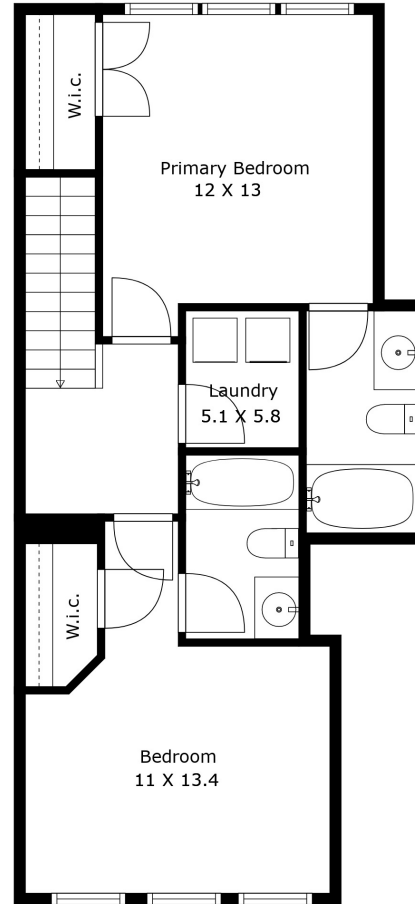

4700 Black Mountain Path, Raleigh
File Number 241402

Floor 1

4700 Black Mountain Path, Raleigh
File Number 241402

Floor 2

Not To Exact Scale, Dimensions Are Approximate. For Illustration Purposes Only.

4700 Black Mountain Path, Raleigh
File Number 241402

Not To Exact Scale, Dimensions Are Approximate. For Illustration Purposes Only.

4700 Black Mountain Path, Raleigh
File Number 241402

Not To Exact Scale, Dimensions Are Approximate. For Illustration Purposes Only.