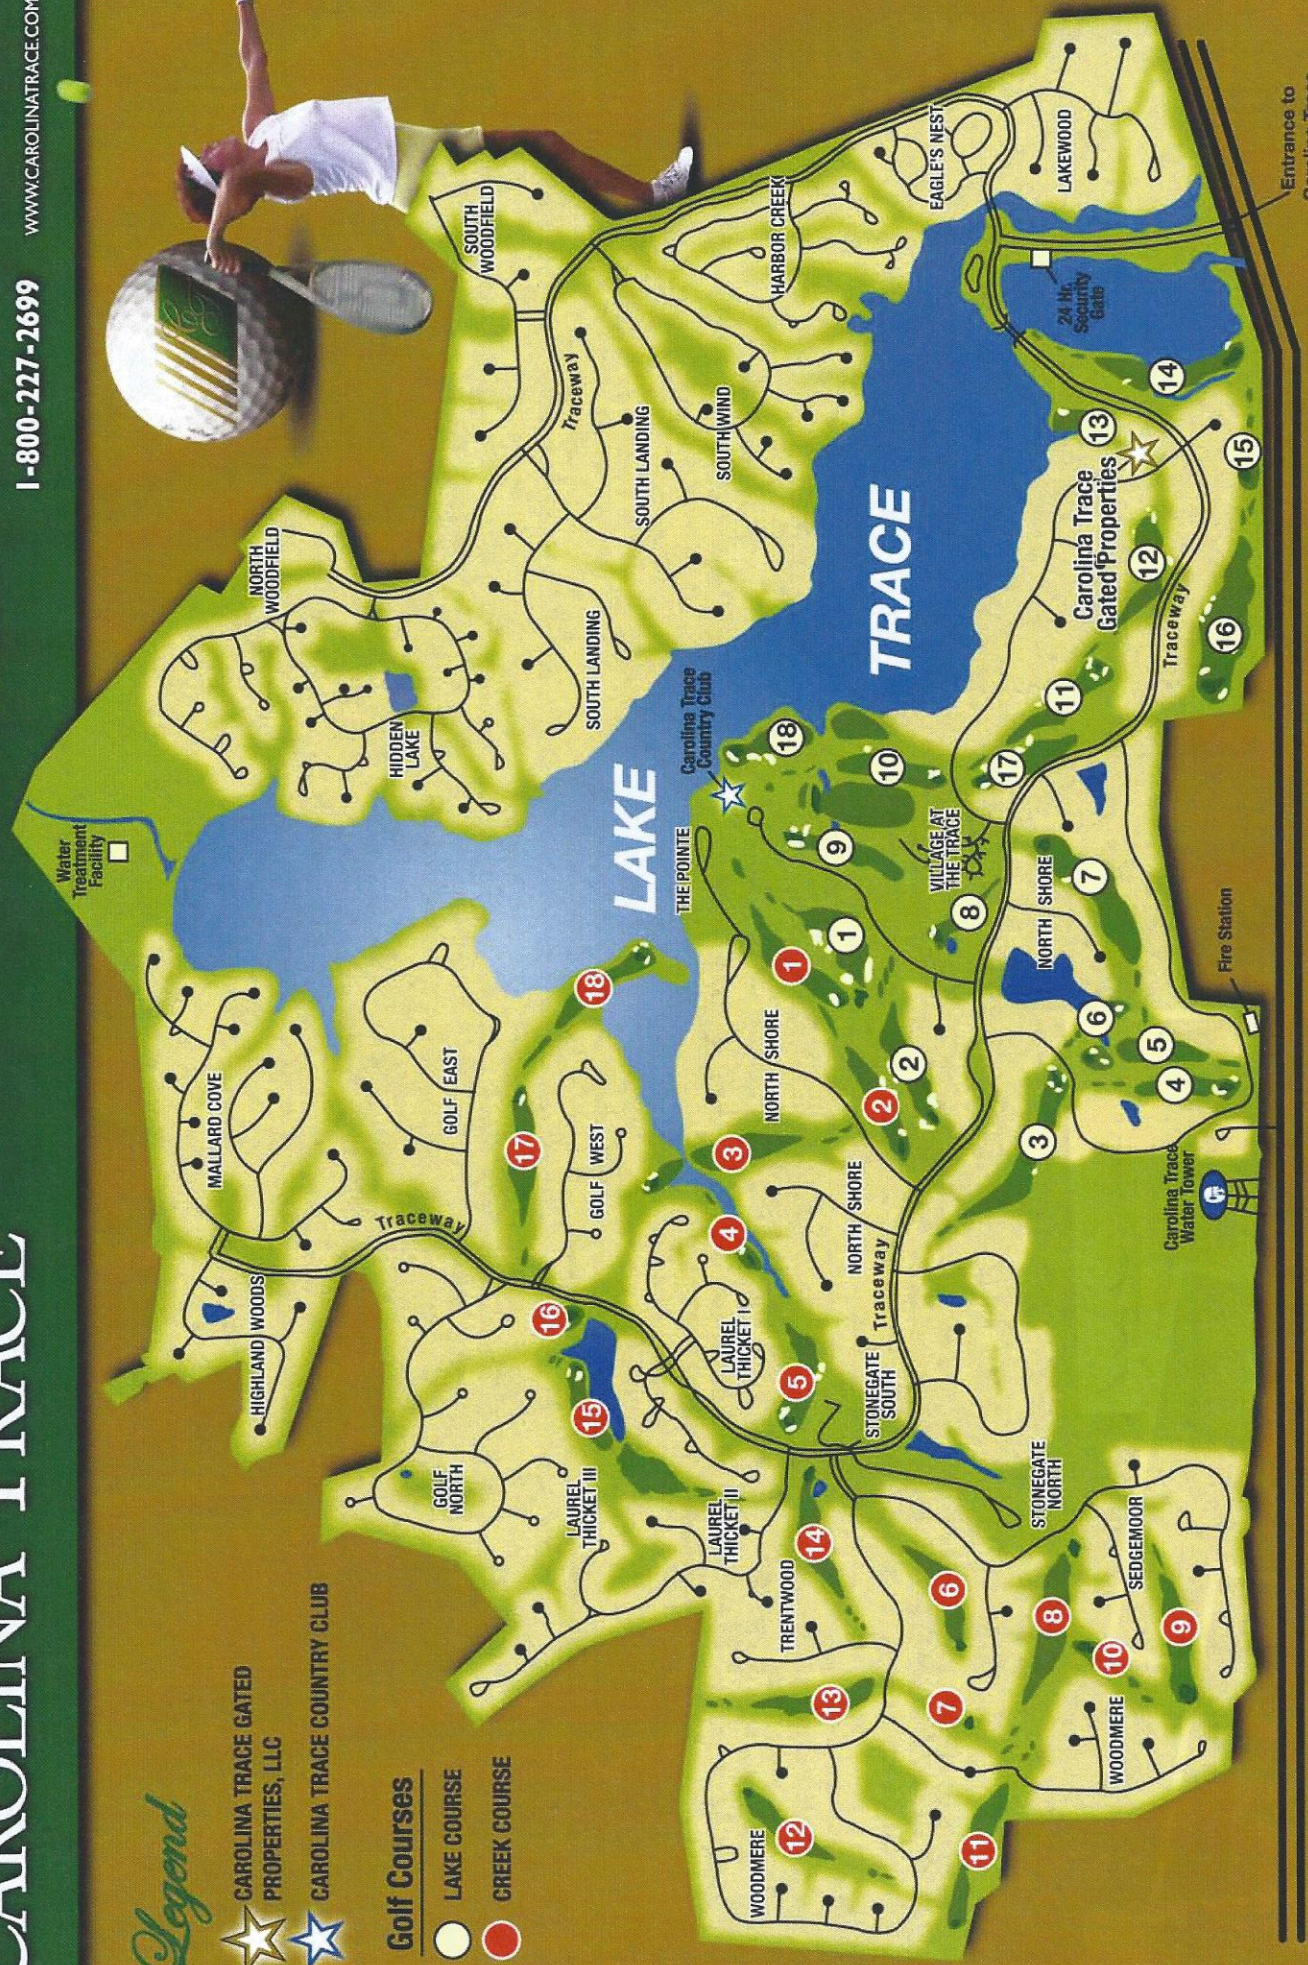

Map of

CAROLINA TRACE

CAROLINA TRACE
GATED PROPERTIES, LLC

1-800-227-2699

WWW.CAROLINATRACE.COM

Legend

- CAROLINA TRACE GATED PROPERTIES, LLC
- CAROLINA TRACE COUNTRY CLUB

- Golf Courses**
- LAKE COURSE
 - CREEK COURSE

NC 87 (4-Lane)

DRIVING DISTANCES: Sanford: 3 miles • Pinehurst: 23 miles • Raleigh: 43 miles • RDU International Airport: 52 miles • Fayetteville: 18 miles •